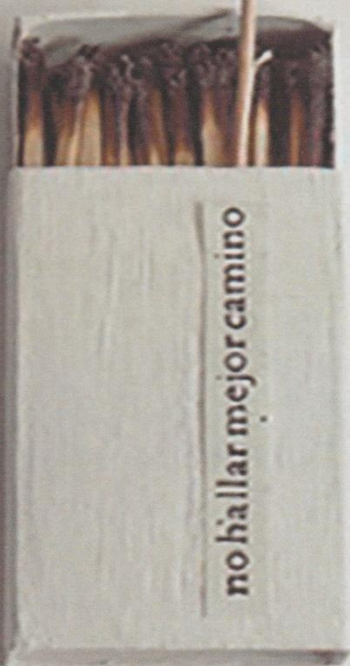

Sándwich **ART**

05.

homenatge **A** brossa

Paco Pérez Belda

10 / 16

A handwritten signature or scribble consisting of several vertical, slightly wavy lines, possibly representing the letters 'P' and 'B'.

C A M I N A R