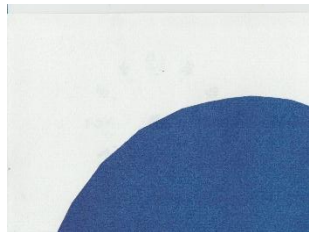

homenatge

A brossa