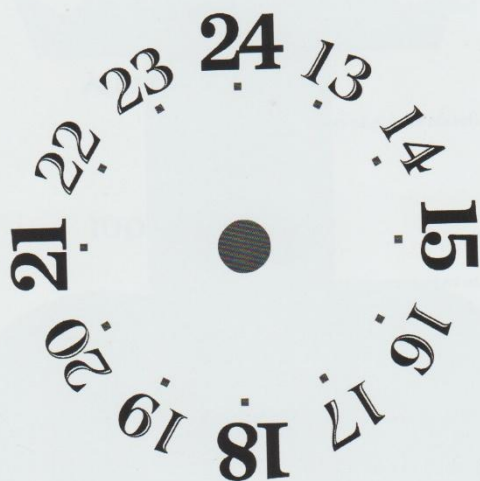

Nº 5

CRÁTERA

A stylized graphic featuring a red helmet-like shape at the top, with a white letter 'A' integrated into it. Below this, a black silhouette of a person with arms raised is superimposed over a yellow and white background that resembles a map or a technical drawing with dotted lines.

CATARROJA / INVIERNO 2019

RELOJ VESPERTINO

Francisco Pérez Belda