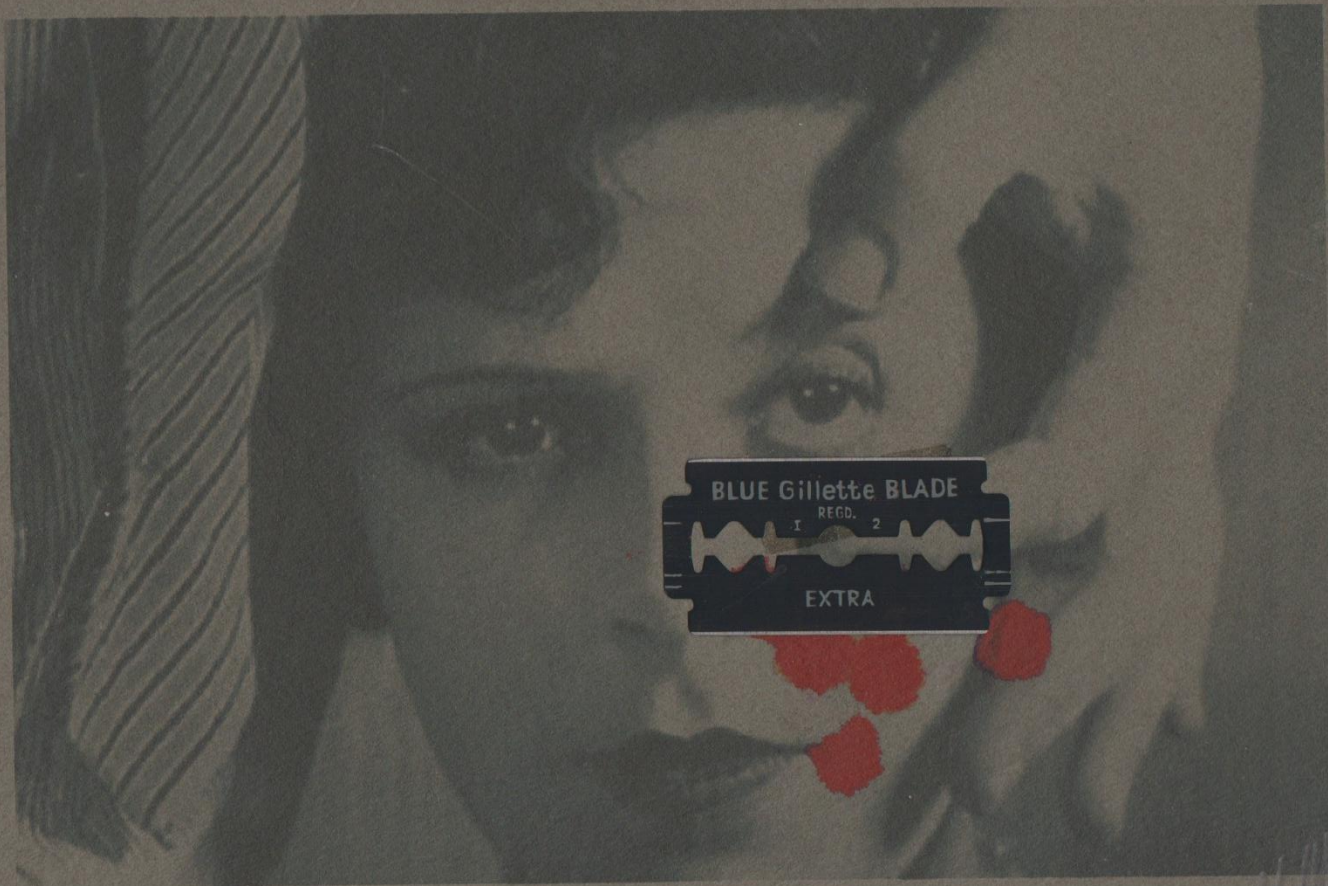

15/20

Paco Pérez Belda -2021